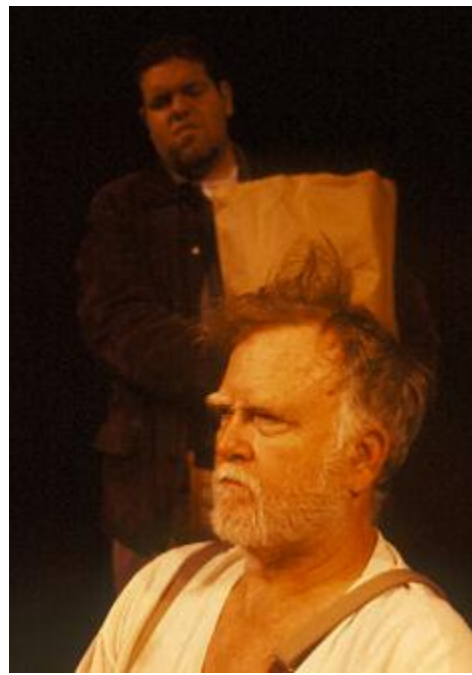

Typical Male Bondage
By **Jason Puff** Directed by **Monica Gutierrez**

Hank . . . . . **Fred Bahr**
Charels . . . . . **Cameron Kieffer**

Setting: Hank's apartment
Time: Present